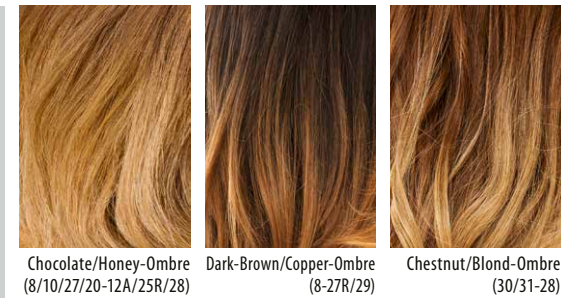

OMBRE COLOURS