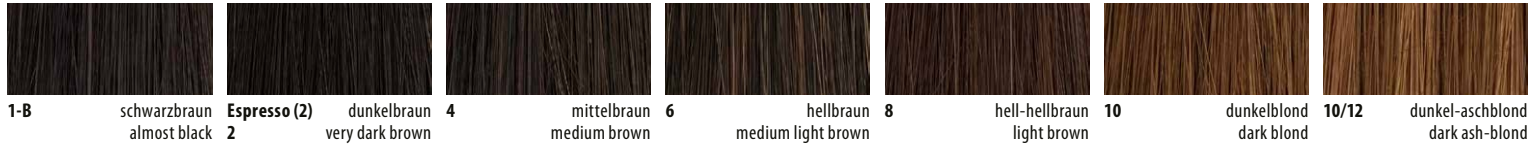

FARBÜBERSICHT KUNSTHAAR

COLOUR CHART SYNTHETIC HAIR

CLASSIC COLOURS

Grundfarben
Base colours

BROWN COLOURS